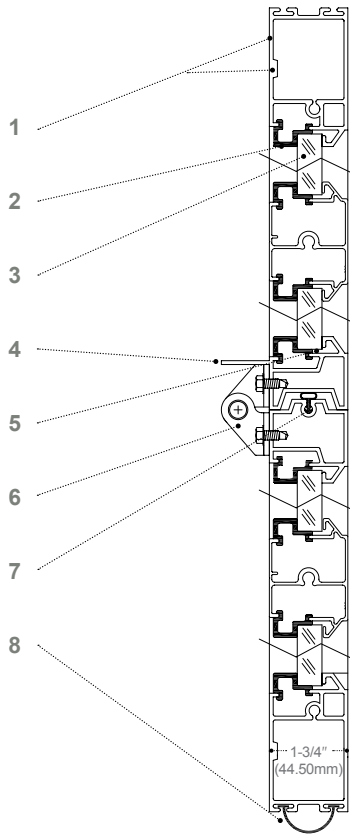

upwardor™

Garage Doors Designed for Life

CONTACT US FOR A DEALER NEAREST YOU – CALL 1 800 667 3367 OR VISIT UPWARDOR.COM

5-YEAR

AL-SWD™

KEY FEATURES:

- 1-3/4" (44.50mm) thickness, manufactured from extruded 6063-T6 aluminum.
- Optional horizontal members incorporate built-in strut for added rigidity as required.
- Tongue and groove section with weather seal inhibits air infiltration.
- "Removable" snap-on PVC mouldings and soft vinyl glazing bead.
- Standard clear anodized finish, various colours and finishes available.
- Various glazing options available; single glass, plexi, polycarbonate or stucco panel.
- Available up to 24' (7.32m) wide.

PANEL CROSS SECTION

- (1) .070" (1.78mm) typical, .115" (2.92mm) at attachments
- (2) Glazing molding
- (3) Glazing
- (4) Reinforcing strut (optional under 16' [4.88m])
- (5) Soft vinyl glazing bead
- (6) Center hinge
- (7) Weather seal
- (8) Low temp. vinyl astragal

6063-T6 ALUMINUM ALLOY
STANDARD CLEAR ANODIZED FINISH

SECTION AND PANEL SCHEDULE

PANEL SCHEDULE		SECTION SCHEDULE	
DOOR WIDTH	PANELS WIDE	DOOR HEIGHT	SECTIONS HIGH
7' 6" (2.29m) OR LESS	1	8' 6" (2.59m) OR LESS	5
7' 7" TO 10' 7" (2.31m TO 3.23m)	2	8' 7" TO 10' 7" (2.62m TO 3.23m)	6
10' 8" TO 16' 0" (3.25m TO 4.88m)	3	10' 8" TO 12' 6" (3.25m TO 3.81m)	7
16' 1" TO 20' 0" (4.90m TO 6.10m)	4	12' 7" TO 15' 0" (3.84m TO 4.57m)	8
20' 1" TO 24' 0" (6.12m TO 7.32m)	5	15' 1" TO 17' 0" (4.60m TO 5.18m)	9
		17' 1" TO 19' 0" (5.21m TO 5.79m)	10
		19' 1" TO 21' 0" (5.82m TO 6.40m)	11